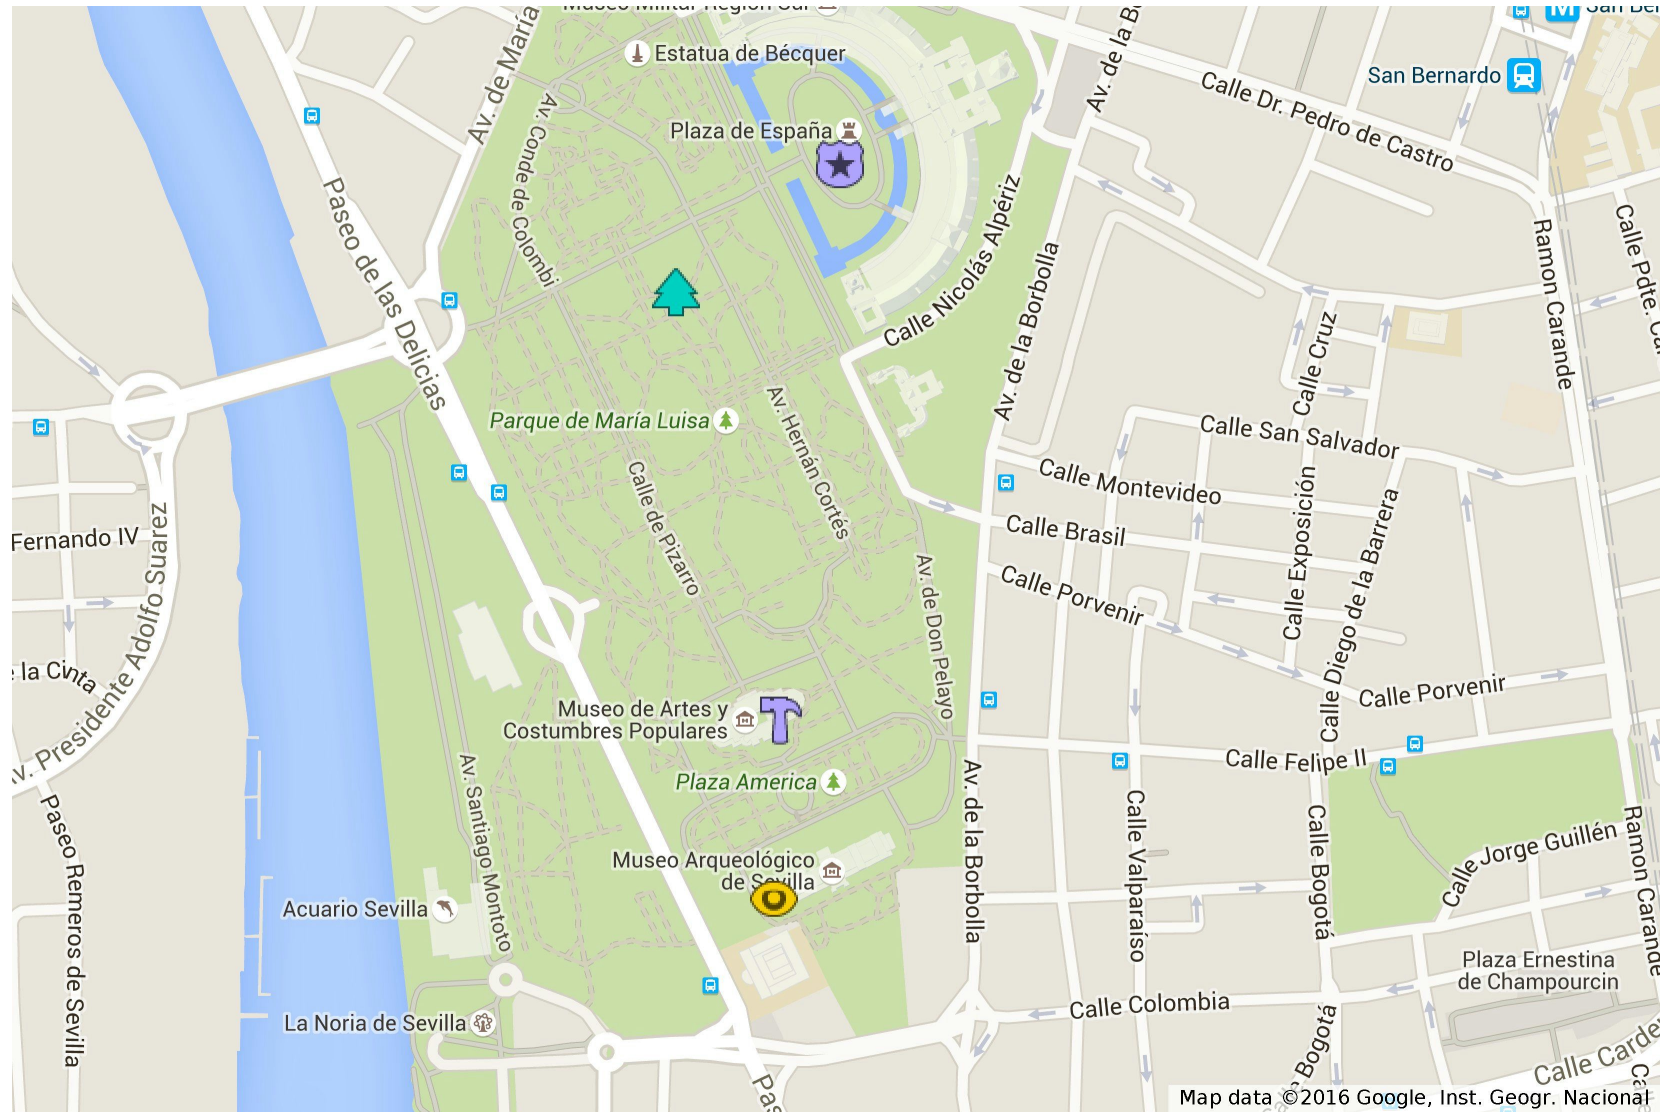

Map of Seville

Seville

Legend

-  Giralda
-  Cathedral
-  Royal Fortresses
-  General Archive of Indies
-  Gold Tower
-  Bullring
-  San Francisco Square
-  Plaza de España
-  Encarnación Square
-  Church of Macarena
-  Church of Santa Maria La Blanca
-  Church El Salvador
-  Church of Magdalena
-  Royal Tobacco Factory
-  House of Pilate
-  Maria Luisa park
-  Archaeological museum
-  Museum of arts and popular costumes
-  Museum of fine arts
-  Magic Island
-  Seville Aquopolis
-  Tourism office

Map of Seville

Map data ©2016 Google, Inst. Geogr. Nacional

Seville

Legend

-  Giralda
-  Cathedral
-  Royal Fortresses
-  General Archive of Indies
-  Gold Tower
-  Bullring
-  San Francisco Square
-  Plaza de España
-  Encarnación Square
-  Church of Macarena
-  Church of Santa Maria La Blanca
-  Church El Salvador
-  Church of Magdalena
-  Royal Tobacco Factory
-  House of Pilate
-  Maria Luisa park
-  Archaeological museum
-  Museum of arts and popular costumes
-  Museum of fine arts
-  Magic Island
-  Seville Aquopolis
-  Tourism office