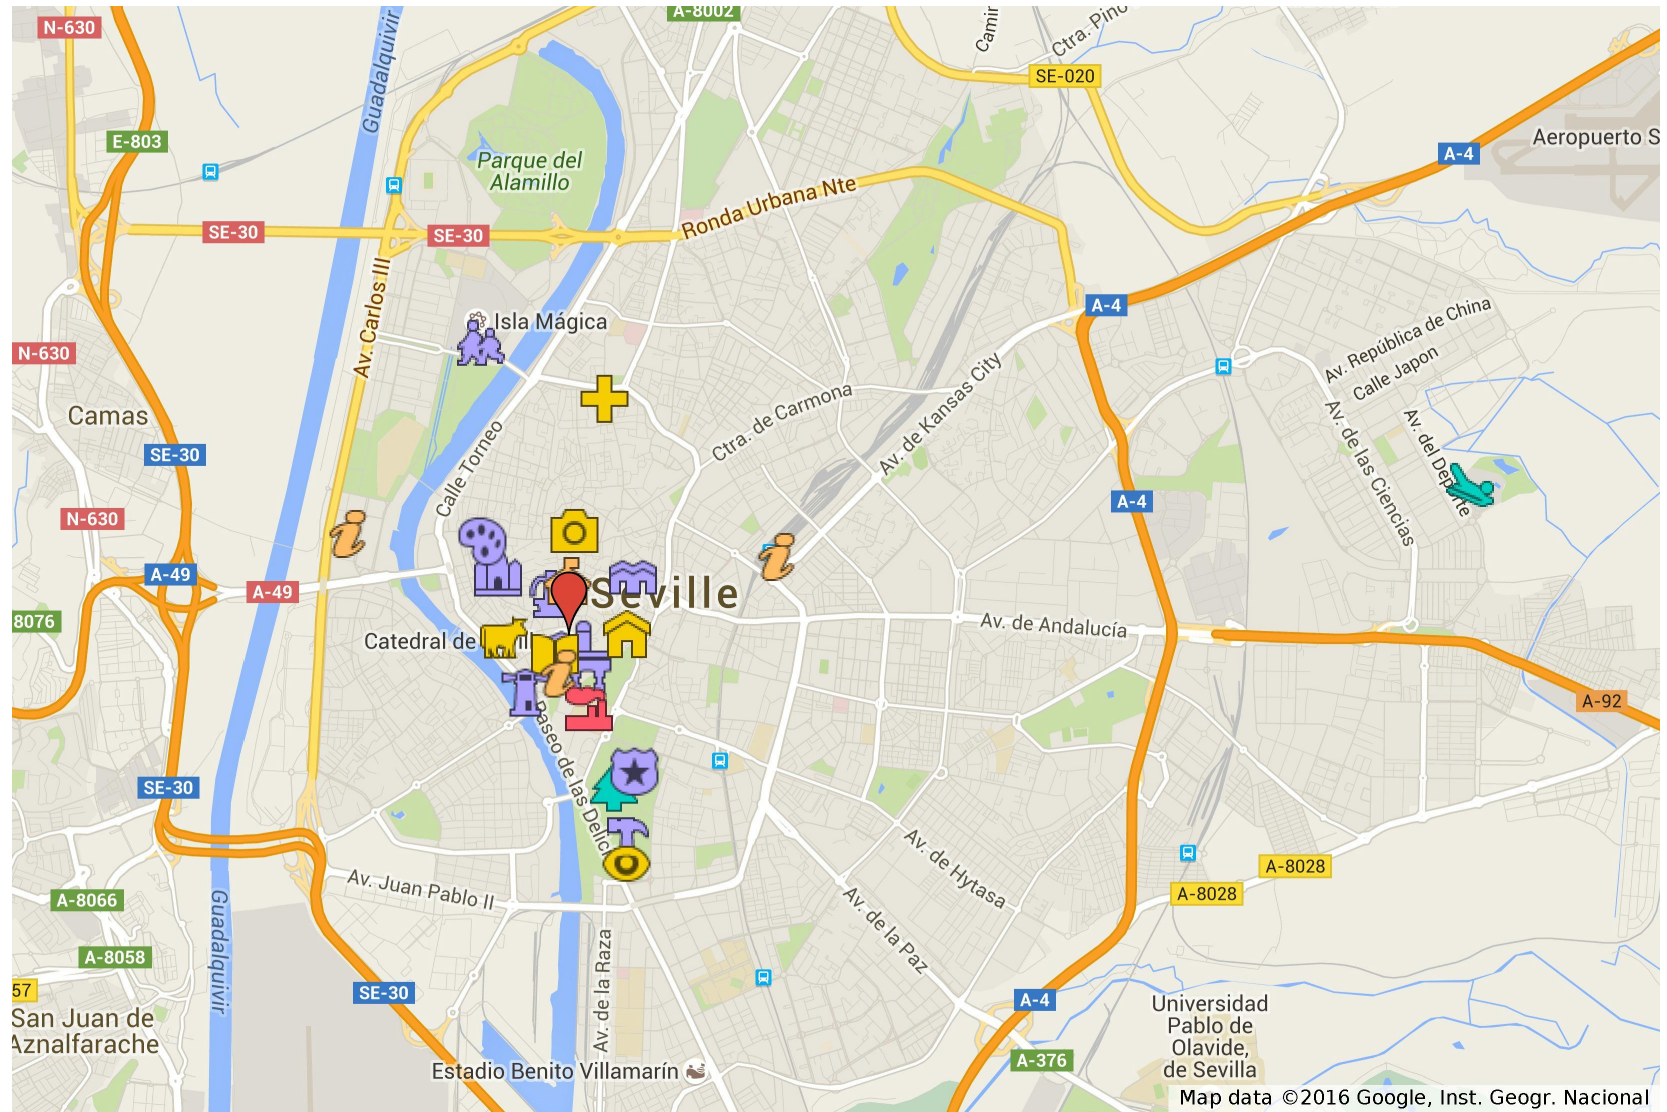

Map of Seville

Seville

Legend

-  Giralda
-  Cathedral
-  Royal Fortresses
-  General Archive of Indies
-  Gold Tower
-  Bullring
-  San Francisco Square
-  Plaza de España
-  Encarnación Square
-  Church of Macarena
-  Church of Santa Maria La Blanca
-  Church El Salvador
-  Church of Magdalena
-  Royal Tobacco Factory
-  House of Pilate
-  Maria Luisa park
-  Archaeological museum
-  Museum of arts and popular costumes
-  Museum of fine arts
-  Magic Island
-  Seville Aquopolis
-  Tourism office

Map of Seville

Map data ©2016 Google, Inst. Geogr. Nacional

Seville

Legend

-  Giralda
-  Cathedral
-  Royal Fortresses
-  General Archive of Indies
-  Gold Tower
-  Bullring
-  San Francisco Square
-  Plaza de España
-  Encarnación Square
-  Church of Macarena
-  Church of Santa Maria La Blanca
-  Church El Salvador
-  Church of Magdalena
-  Royal Tobacco Factory
-  House of Pilate
-  Maria Luisa park
-  Archaeological museum
-  Museum of arts and popular costumes
-  Museum of fine arts
-  Magic Island
-  Seville Aquopolis
-  Tourism office