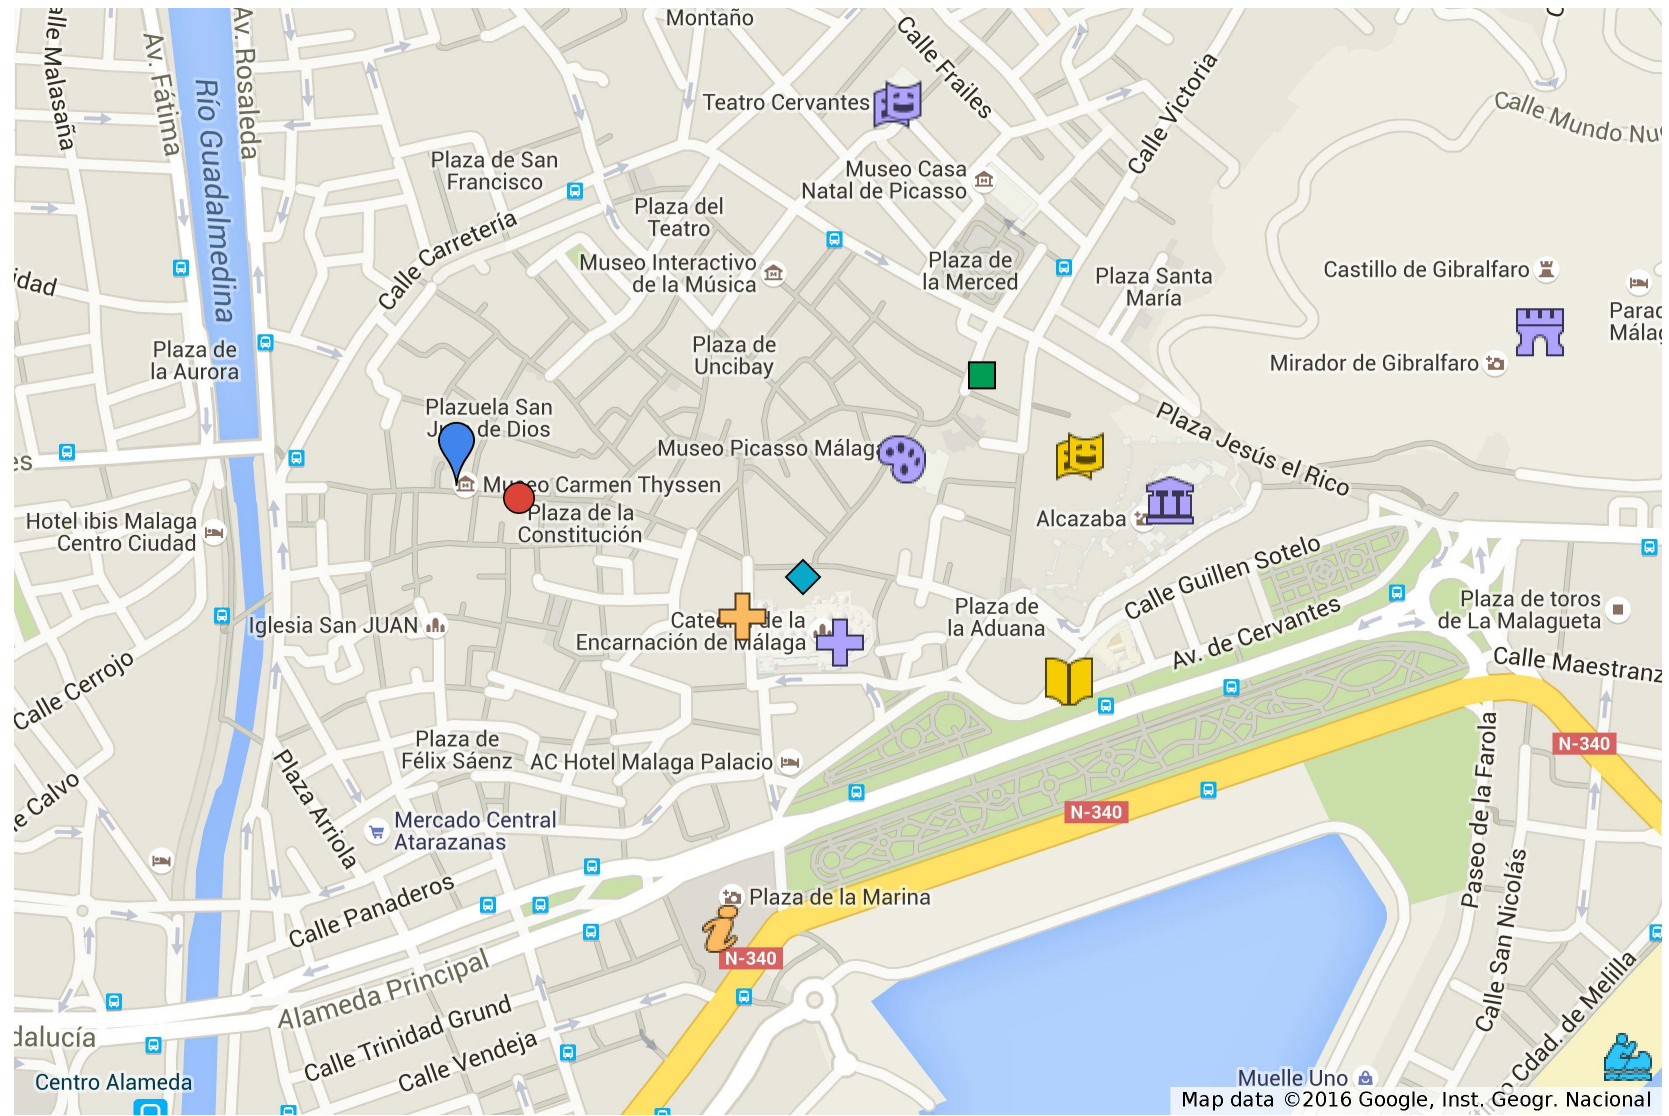

Map of Malaga

Legend

-  Roman Theatre
-  Alcazaba
-  Castle of Gibralfaro
-  Cathedral
-  Museum and Basilica of Saint Mary
-  Church of Saint "Cristo della Salute"
-  Church of "Sagrario"
-  Church of "Santiago"
-  Episcopal Palace
-  Cervantes Theatre
-  Picasso Museum
-  Contemporary Art Centre
-  Carmen Thyssen Museum
-  Natural place of the mouth of Guadalhorce
-  Natural park of "Montes de Málaga"
-  Historical-botanical garden "La Concepción"

Map of Malaga

Map data ©2016 Google, Inst. Geogr. Nacional

-  Garden "San José"
-  Beach El dedo
-  Beach El Palo
-  Beach Cement Factory
-  Beach Guadalmar
-  Beach La Araña
-  Beach La Caleta
-  Beach La Malagueta
-  Beach La Misericordia
-  Beach Baños del Carmen
-  Beach Pedregalejo Las Acacias
-  Beach Peñon del Cuervo
-  Beach Sacaba
-  Beach San Andrés
-  Municipal tourist office
-  Information point
-  Information point
-  Information point
-  Information point

Map of Malaga

Map of Malaga

Map of Malaga

Map of Malaga

Map of Malaga

Map of Malaga

Map of Malaga

Map of Malaga