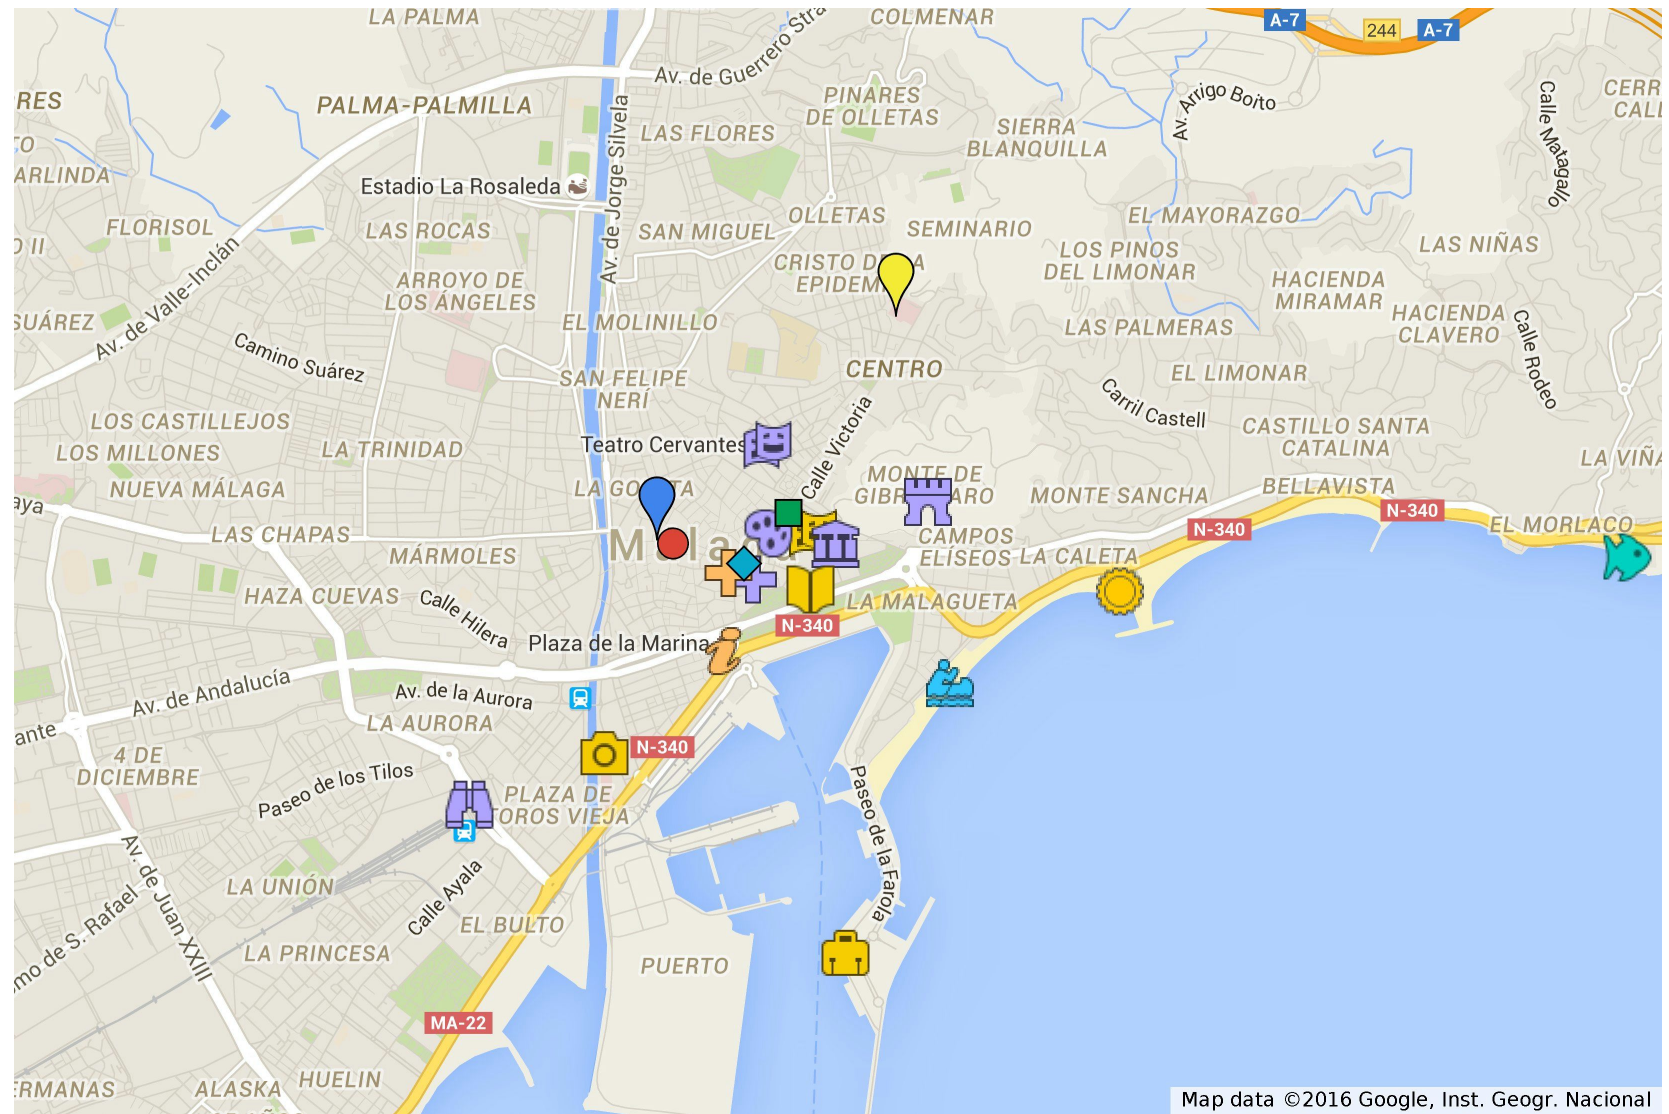

Map of Malaga

Legend

-  Roman Theatre
-  Alcazaba
-  Castle of Gibralfaro
-  Cathedral
-  Museum and Basilica of Saint Mary
-  Church of Saint "Cristo della Salute"
-  Church of "Sagrario"
-  Church of "Santiago"
-  Episcopal Palace
-  Cervantes Theatre
-  Picasso Museum
-  Contemporary Art Centre
-  Carmen Thyssen Museum
-  Natural place of the mouth of Guadalhorce
-  Natural park of "Montes de Málaga"
-  Historical-botanical garden "La Concepción"

Map of Malaga

Map data ©2016 Google, Inst. Geogr. Nacional

-  Garden "San José"
-  Beach El dedo
-  Beach El Palo
-  Beach Cement Factory
-  Beach Guadalmar
-  Beach La Araña
-  Beach La Caleta
-  Beach La Malagueta
-  Beach La Misericordia
-  Beach Baños del Carmen
-  Beach Pedregalejo Las Acacias
-  Beach Peñon del Cuervo
-  Beach Sacaba
-  Beach San Andrés
-  Municipal tourist office
-  Information point
-  Information point
-  Information point
-  Information point

Map of Malaga

Map of Malaga

Map of Malaga

Map of Malaga

Map of Malaga

Map of Malaga

Map of Malaga

Map of Malaga