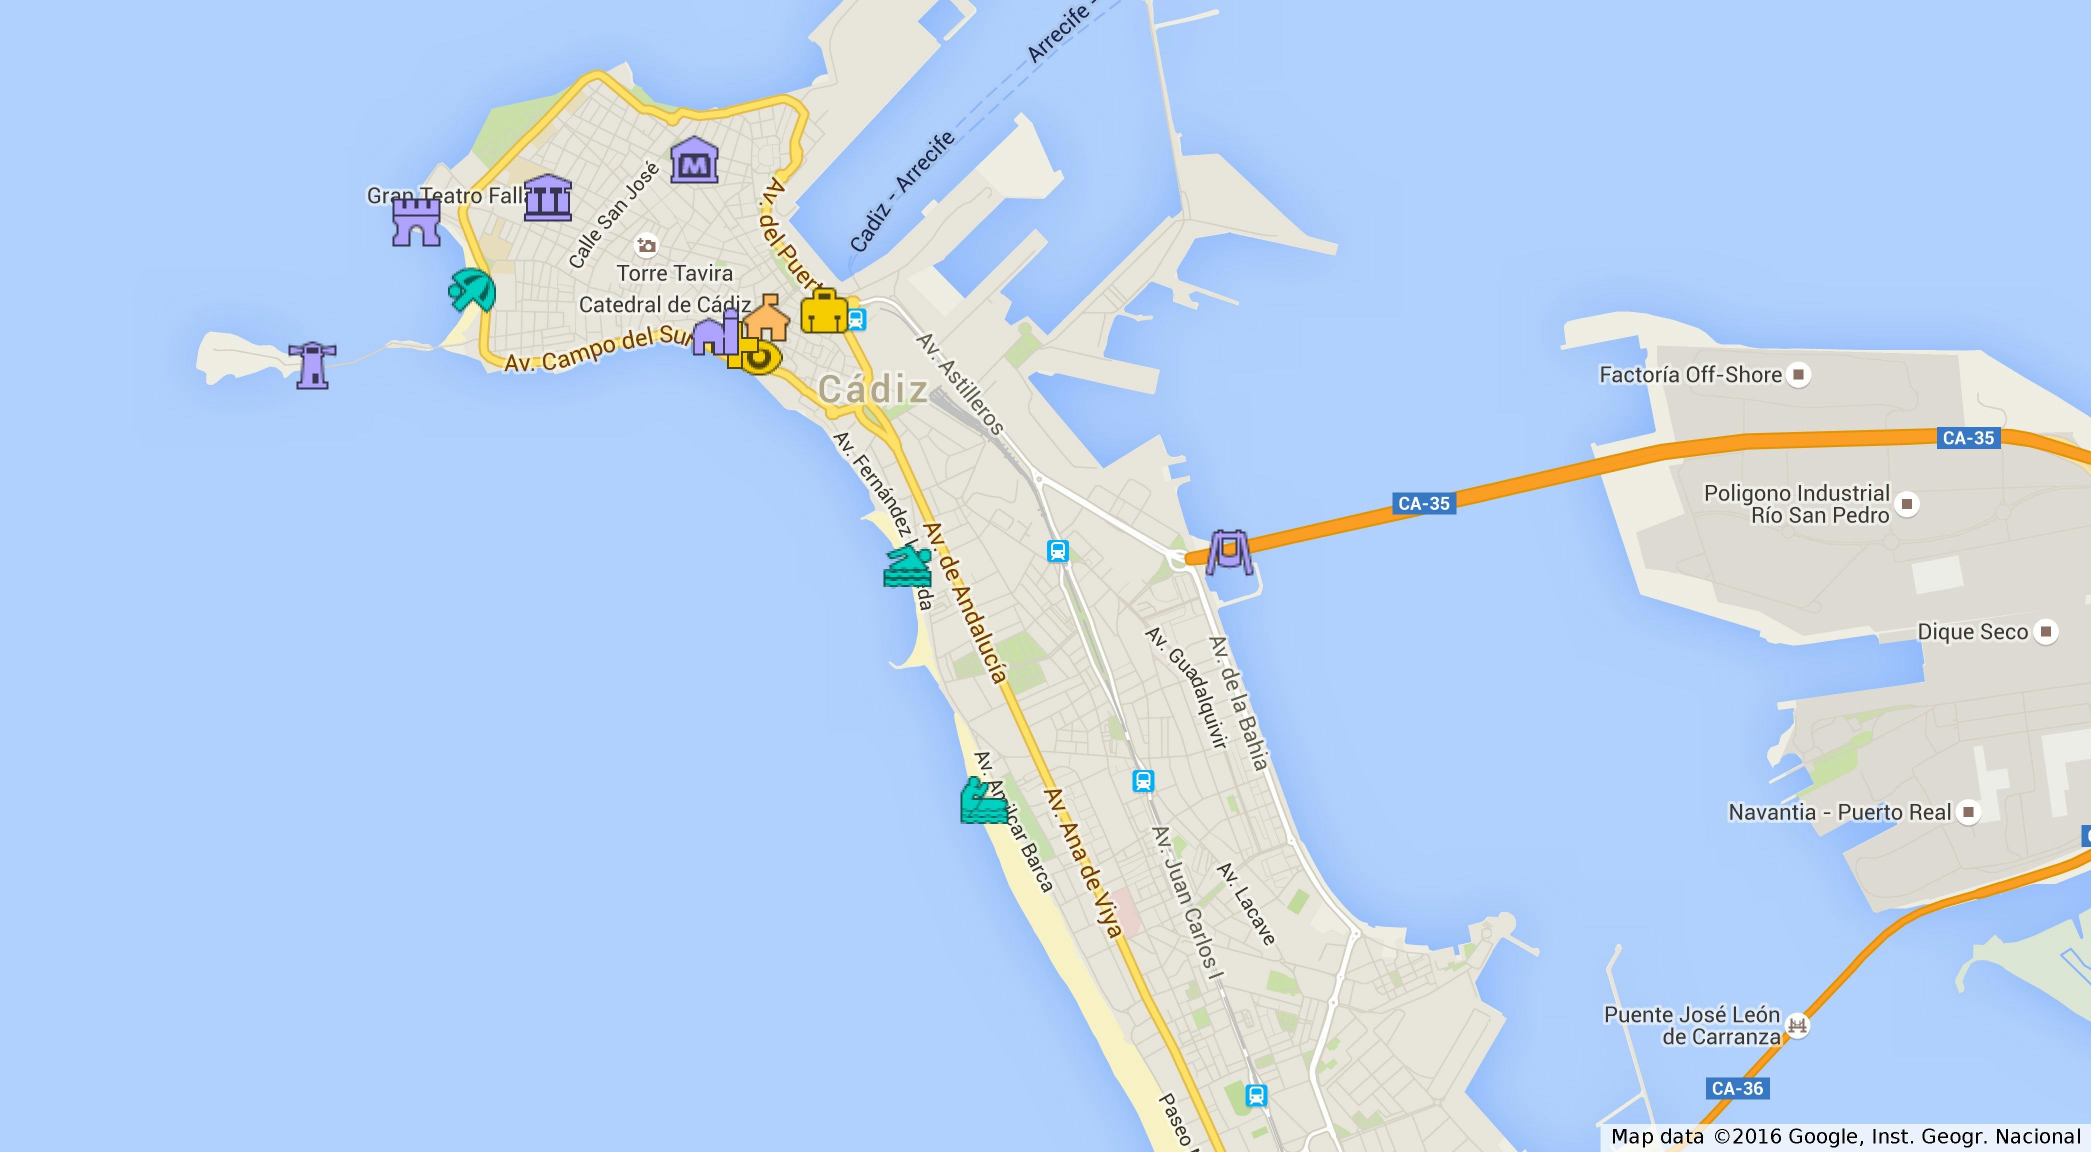

Cadiz

Legend

-  Cathedral
-  Old Cathedral of Santa Cruz
-  Great Theatre Falla
-  City Hall
-  Castle of Santa Catalina
-  Castle of San Sebastián
-  Congress Palace
-  Roman Theatre
-  Museum of Cadiz
-  La Pepa bridge
-  Beach La Caleta
-  Beach La Victoria
-  Beach Santa Maria del Mar

Map of Cadiz

Cadiz

Legend

-  Cathedral
-  Old Cathedral of Santa Cruz
-  Great Theatre Falla
-  City Hall
-  Castle of Santa Catalina
-  Castle of San Sebastián
-  Congress Palace
-  Roman Theatre
-  Museum of Cadiz
-  La Pepa bridge
-  Beach La Caleta
-  Beach La Victoria
-  Beach Santa Maria del Mar