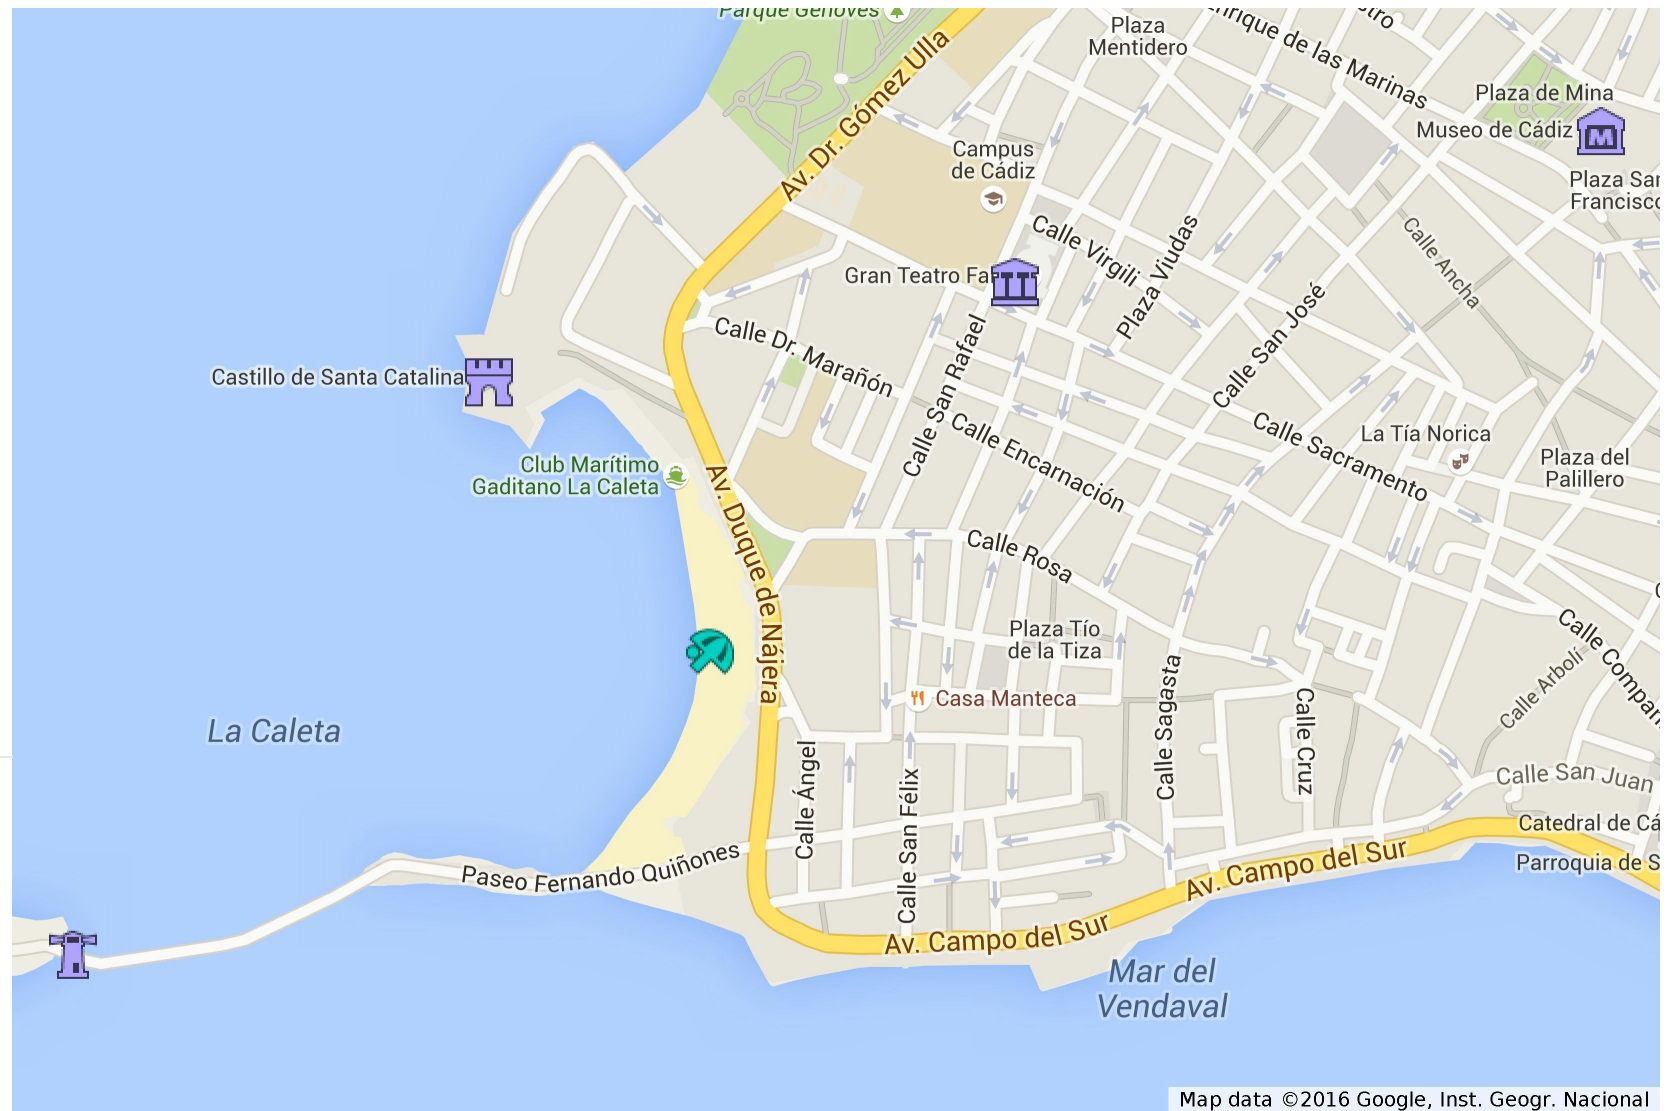

Cadiz

Legend

-  Cathedral
-  Old Cathedral of Santa Cruz
-  Great Theatre Falla
-  City Hall
-  Castle of Santa Catalina
-  Castle of San Sebastián
-  Congress Palace
-  Roman Theatre
-  Museum of Cadiz
-  La Pepa bridge
-  Beach La Caleta
-  Beach La Victoria
-  Beach Santa Maria del Mar

Map of Cadiz

Cadiz

Legend

-  Cathedral
-  Old Cathedral of Santa Cruz
-  Great Theatre Falla
-  City Hall
-  Castle of Santa Catalina
-  Castle of San Sebastián
-  Congress Palace
-  Roman Theatre
-  Museum of Cadiz
-  La Pepa bridge
-  Beach La Caleta
-  Beach La Victoria
-  Beach Santa Maria del Mar