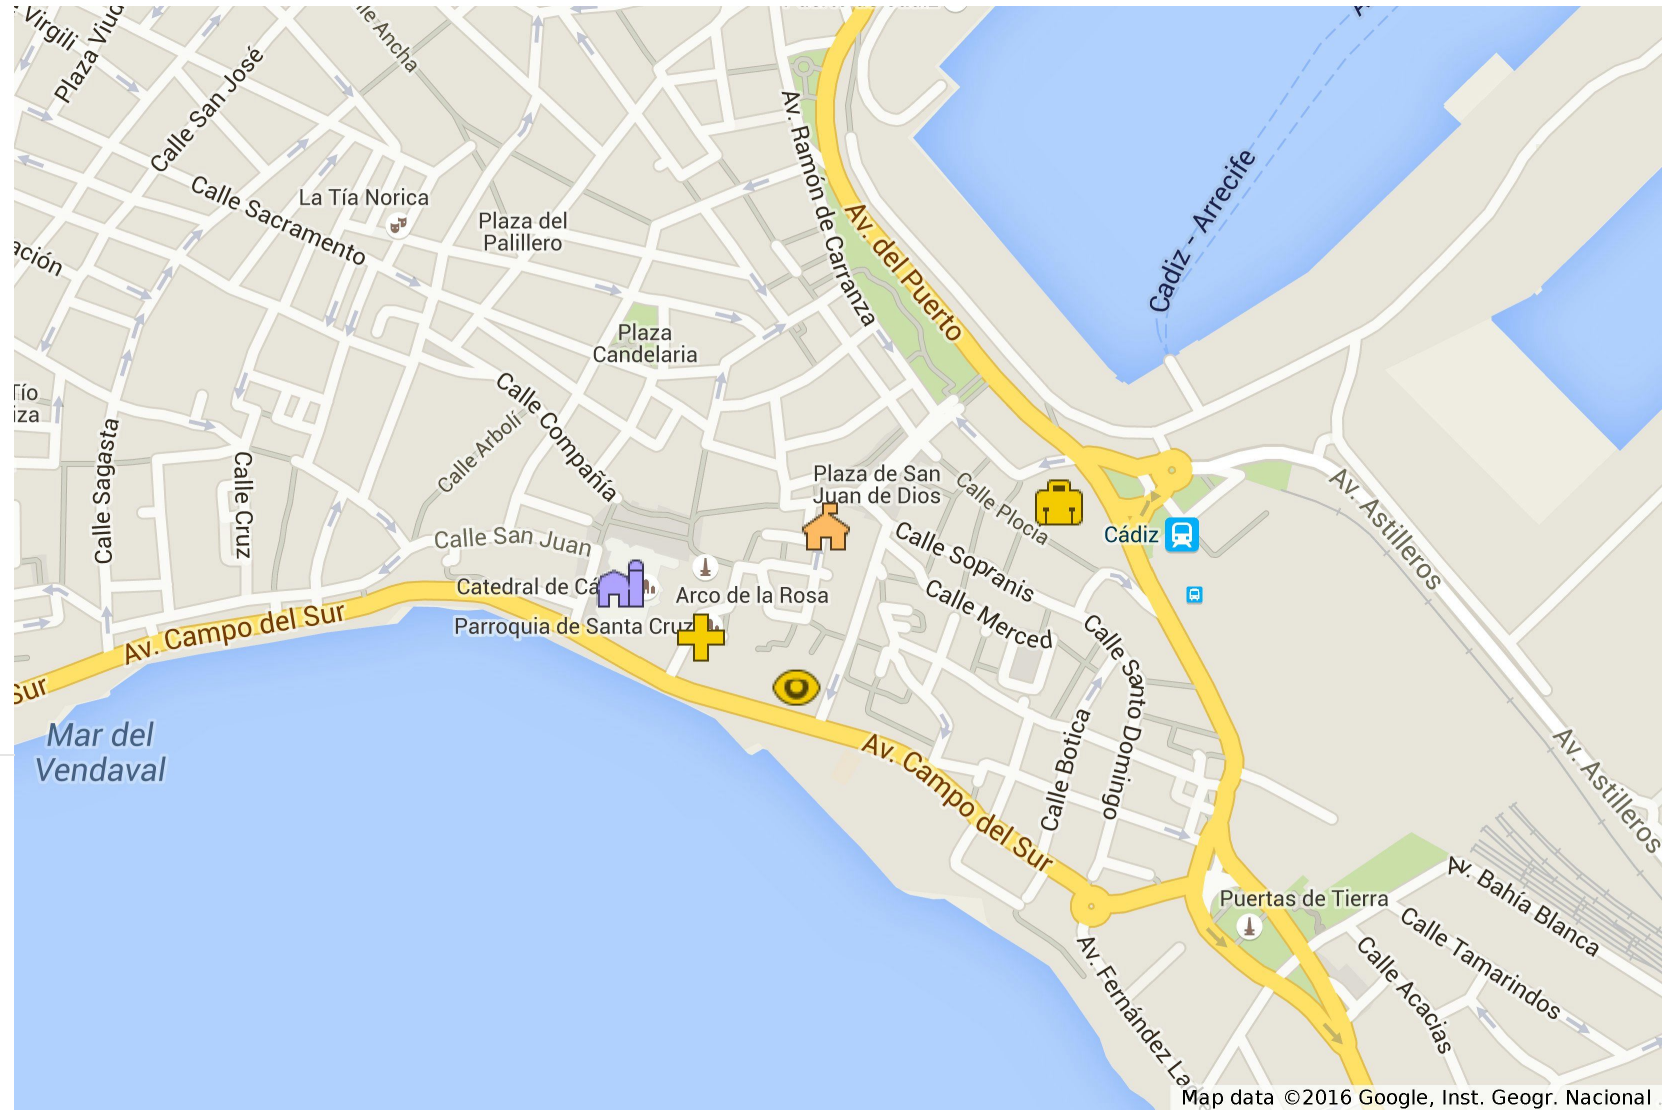

Cadiz

Legend

-  Cathedral
-  Old Cathedral of Santa Cruz
-  Great Theatre Falla
-  City Hall
-  Castle of Santa Catalina
-  Castle of San Sebastián
-  Congress Palace
-  Roman Theatre
-  Museum of Cadiz
-  La Pepa bridge
-  Beach La Caleta
-  Beach La Victoria
-  Beach Santa Maria del Mar

Map of Cadiz

Cadiz

Legend

-  Cathedral
-  Old Cathedral of Santa Cruz
-  Great Theatre Falla
-  City Hall
-  Castle of Santa Catalina
-  Castle of San Sebastián
-  Congress Palace
-  Roman Theatre
-  Museum of Cadiz
-  La Pepa bridge
-  Beach La Caleta
-  Beach La Victoria
-  Beach Santa Maria del Mar